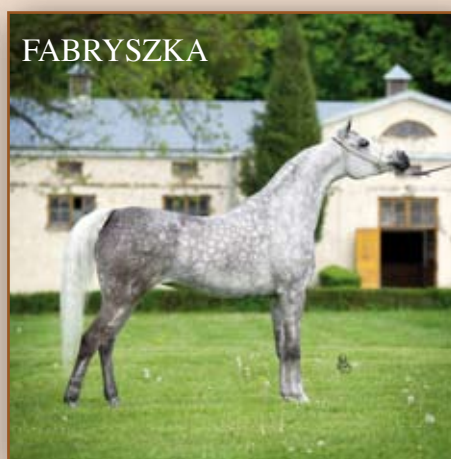

niable charisma, beauty and athleticism of her immortal grand dam Wizja, WIEŻA BABEL ranks as one of the most appealing offerings of Pride of Poland 2011.

Although the “E” family of Estokada enjoys worldwide fame as the premier Polish dam family, several other “E” families critical to the success of the Polish breeding program continue to produce greatness with purposeful consistency. Amongst these is Janów’s esteemed family of Eunice, another of the cherished daughters of Comet, whose best produce include Europa, Euni, Eukaliptus and Euterpe. Through her youngest daughter Euterpe, the legacy of Eunice is realized magnificently in twice Polish National Champion EULA. A classic “old style” Polish broodmatron of the highest possible caliber, EULA exemplifies the best qualities of the venerated mares present in the first four generations of her pedigree – Bandola, Arba, Ellora, Arfa, Carmen & Bałatajka. The daughters of EULA in Poland & North America continue her extraordinary legacy of aristocratic quality, structure and athleticism. The opportunity to own this exceptional mare and the heritage she faithfully represents makes EULA one of the most intriguing and exciting of the 2011 collection.

The Eunice legacy is alive and well in Poland through

the continuing contribution of the irreplaceable daughters of the legendary Eukaliptus. With the number of his direct daughters is rapidly diminishing on home soil, the offering of his finest daughters in 2011 is indeed a reason for international breeders to celebrate. The daughters of Eukaliptus include many of the most famous mares of the last quarter century - Emigrantka, Emanacja, Pianosa, Esklawa, Grenlandia, Larissa, Erlanda, Ekspozycja, Amra & Pepesza – through whom the show rings around the world have resounded with unprecedented accomplishments in successive generations with Pianissima, Emandoria, El Dorada, Emanada, Elandra, Embra, Emmona, Emira, Empire, Emanor, Esparto & Emigrant. The Michałów offering includes the beautiful PANIKA, dam of the exemplary Polish National, European & All Nations Cup Reserve Champion Palanga. Janów Podlaski is pleased to offer a mare from the very last Eukaliptus foal crop – the enchanting PANONIA, one of the finest daughters of Pride of Poland 2010 superstar Pilar.

Polish broodmares are prized the world over as the source of the success for many of the most influential and enduring international Arabian breeding programs. Faithful to tradition, Poland is once again proud to offer