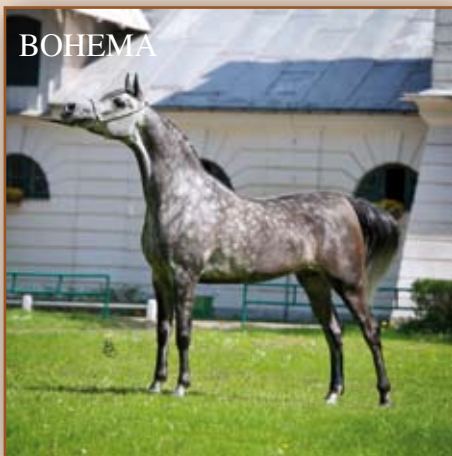

CAMILIA

BOHEMA