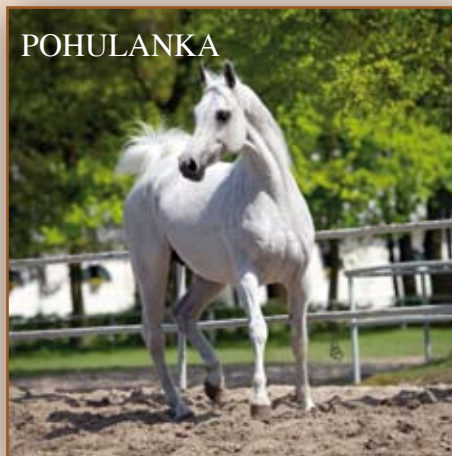

many of its finest proven producers in the primes of their lives. Some of the most appealing include distinguished Janów matrons ANDALUZJA & POHULANKA, both of whom have produced Polish National Champion Stallions: Alert & Poganin, respectively. From Michałów, the long necked, smooth bodied invaluable Emigrantka daughter ENDORRA, the athletic and broody Ganges daughter DIASPORA, and the elegant Emigrant daughter LUANDA are sure to inspire interest from the most insightful breeders. A fine young mare from Białka also belongs to this esteemed collection of broodmatrons – the superbly conformed HULALA, daughter of Polish National Champion Stallion/Racehorse Pamir and the gorgeous All Scandinavian Reserve Champion Hulan-ka.

While PALABRA & WIEŻA BABEL may be the most famous aspiring show ring superstars amongst the 2011 collection, several other fresh faces possess yet untapped potential capable of taking their new owners to the winners circle in elite international competition. Two exuberant, big trotting daughters of undefeated Triple Crown winner Ekstern are destined for greatness – the beautiful bodacious BOHEMA and the exuberantly athletic ENTI-MA, the latter a maternal sister to international celebrity Etnologia. Two typey and feminine daughters of international icon Magnum Psyche – KASHIRA & FUMELIA - represent the best of Polish private breeding, as does the stunning SATENIA, a granddaughter of Magnum Psyche through the universally adored Champion Maker WH Justice. International breeders will also have the opportunity to acquire two of Białka's best young specimens: the young CAMILIA - a long necked, animated and stylish beauty with a pedigree of distinguished champions, as well as the premier daughter of champion maker Gazal Al Shaqab - the stunning FABRYSZKA. While Polish National Champion Złocień is represented by his best get, daughter BAJADERKA, a highly decorated youngster acquainted very well with European arenas.

For those breeders looking for athletic potential with inherent race talent, the Pride of Poland once again de-

livers with several established mares from renowned racing families. Michałów's "G" family of athletes tracing to the legendary Ofirka through Gastronomica & Gilza has always ranked amongst the leaders on the race track - the Eldon daughter GIRALDA and the enticing black GROBLA embody the best of this heritage. Janów's super successful "S" family of racing luminaries has produced more female track winners than any other – the solidly conformed SARBIA faithfully represents the type, construction and performance ability expected from this lineage of greatness, whilst also exhibiting show arena potential as one of the leading daughters of Ekstern.